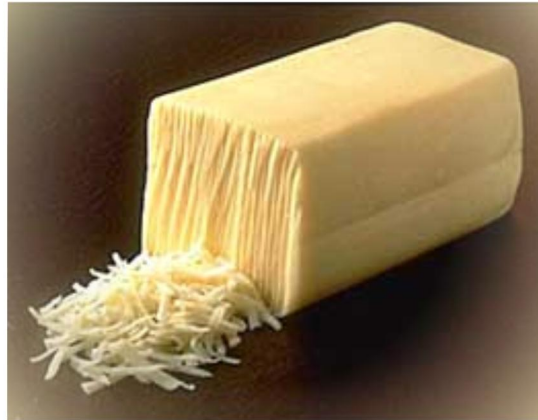

box 4 final

DAIRY FIELDS

MOZZARELLA CHEESE

WHOLE MILK

8/6LB.

The Imagemakers

Layout Design by: Tish Frame

925-458-5041