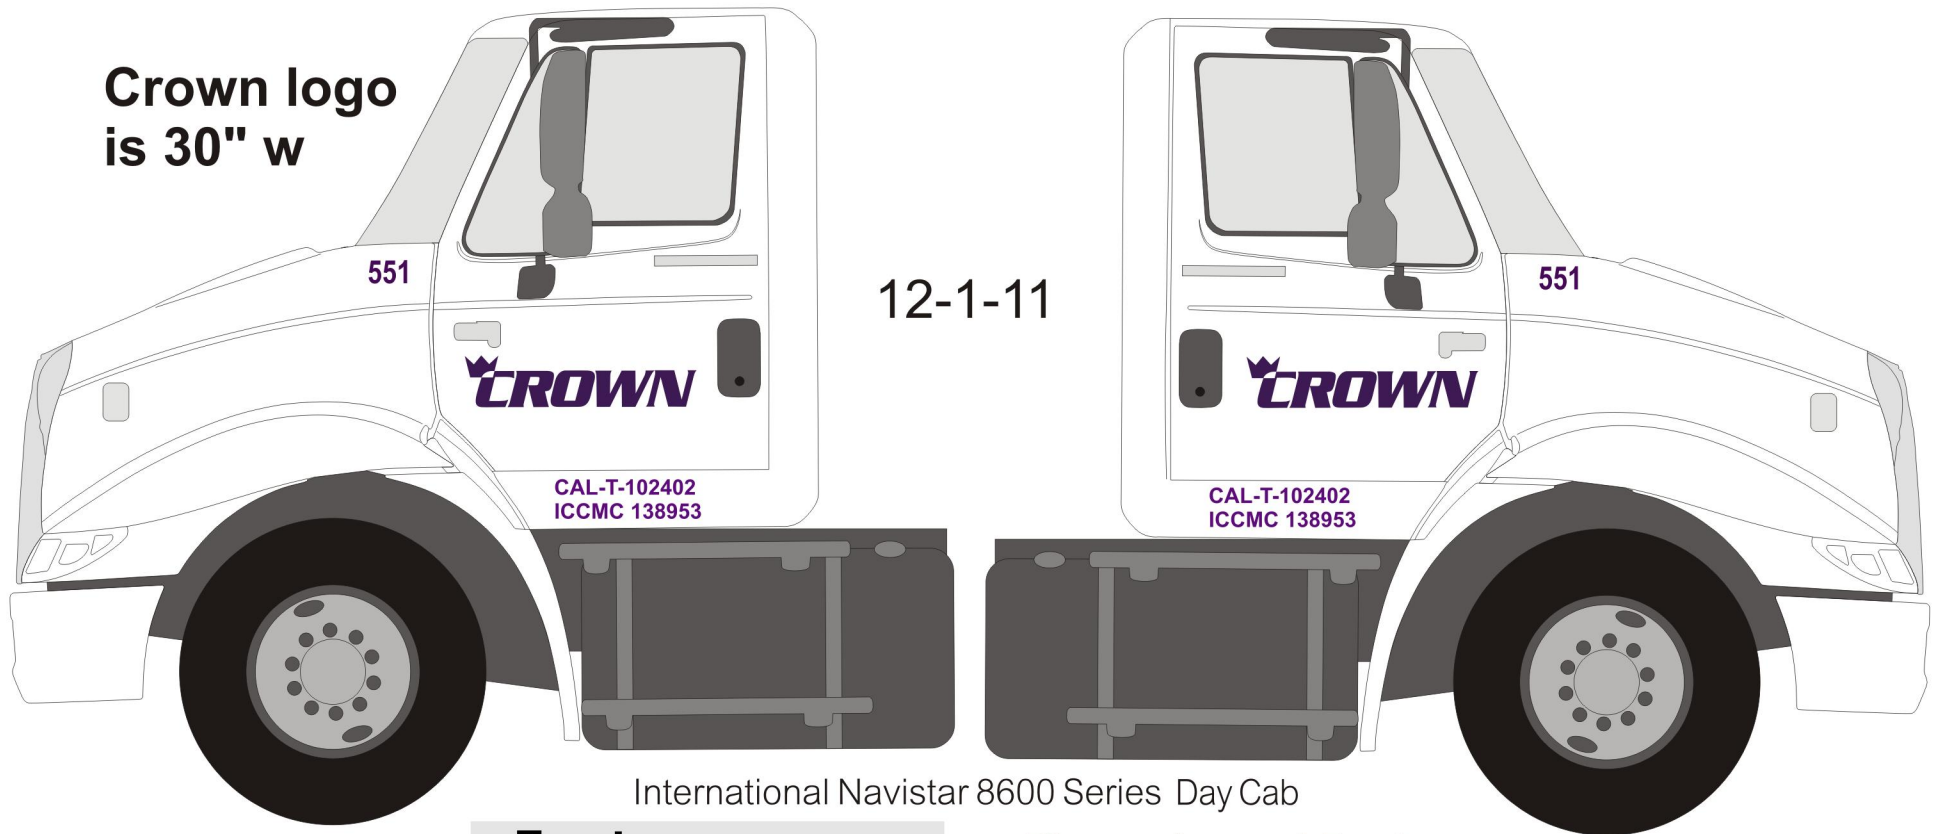

Crown logo
is 30" w

International Navistar 8600 Series Day Cab

The Imagemakers

Layout Design by: Tish Frame
1-866-848-8132
www.theimagemakers.com

Please sign and Fax to
925 - 709-0240

- Please make changes as shown
- Approved as is