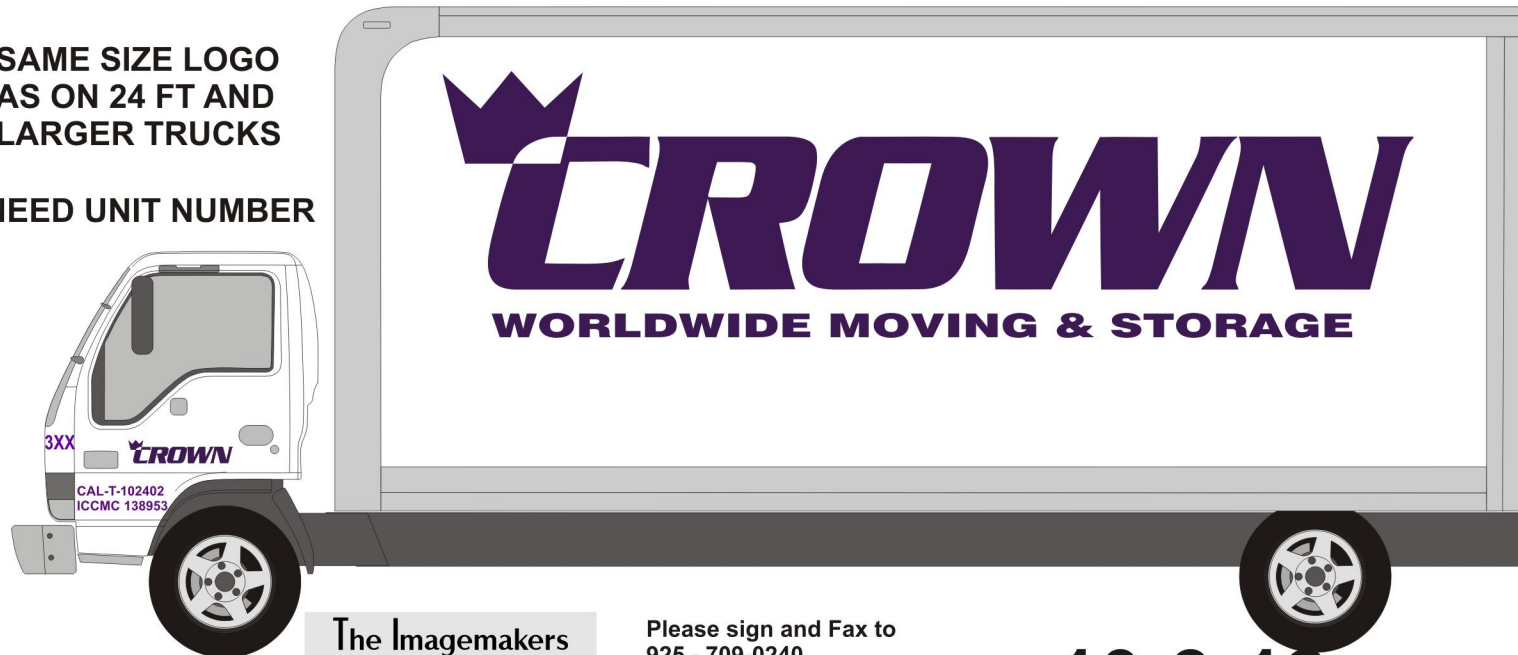

SAME SIZE LOGO
AS ON 24 FT AND
LARGER TRUCKS

NEED UNIT NUMBER

OPTION A

20 ft

SAME SIZE LOGO
AS ON 24 FT AND
LARGER TRUCKS

NEED UNIT NUMBER

The Imagemakers

Layout Design by: Tish Frame
1-866-848-8132
www.theimagemakers.com