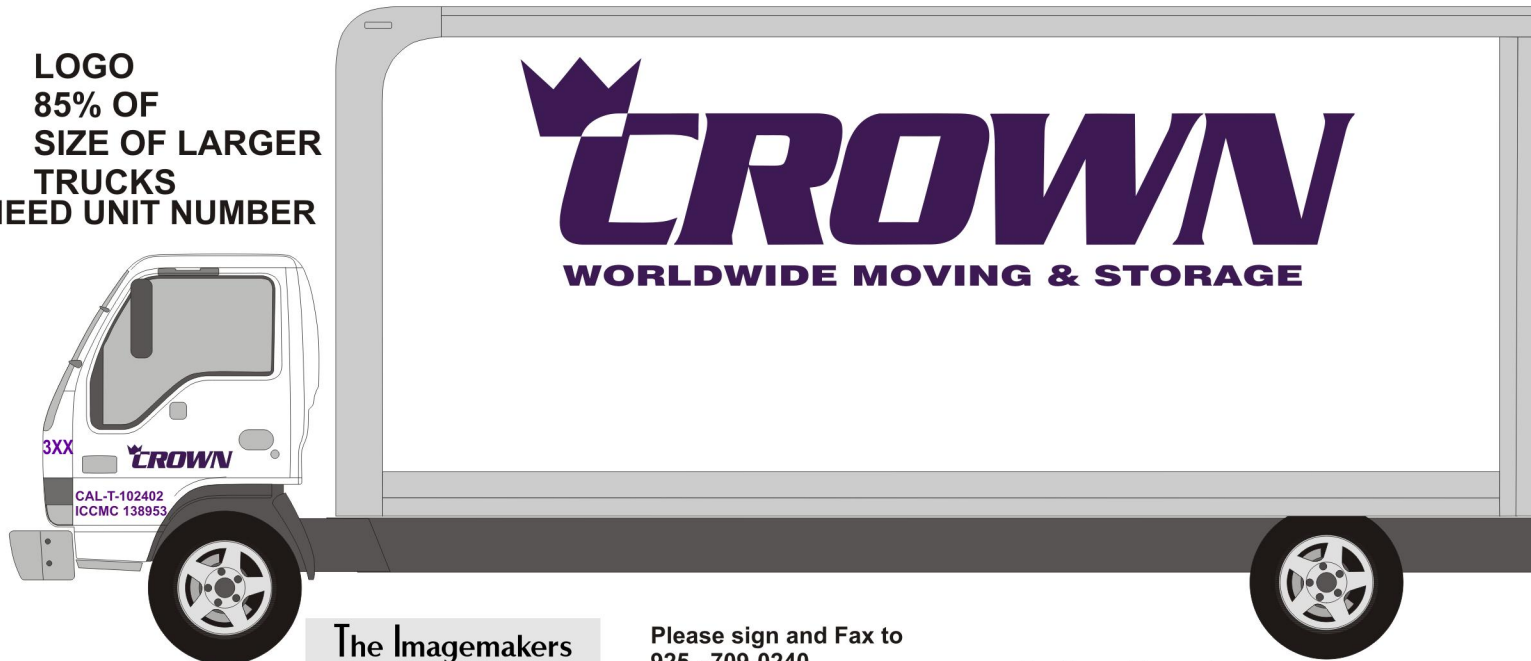

LOGO  
85% OF  
SIZE OF LARGER  
TRUCKS

NEED UNIT NUMBER

**OPTION B 20 ft**

LOGO  
85% OF  
SIZE OF LARGER  
TRUCKS  
NEED UNIT NUMBER

**The Imagemakers**  
Layout Design by: Tish Frame  
1-866-848-8132  
www.theimagemakers.com